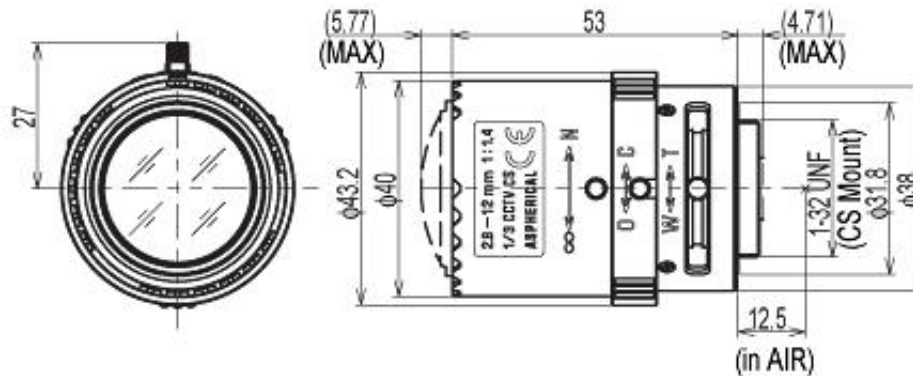

CCTV Lenses/Model : 13VM2812ASII

[Close](#)
[CCTV Lenses](#)

13VM2812ASII

SPECIFICATIONS

13VM2812ASII

Imager Size

1/3

Mount Type

CS

Focal Length

2.8 - 12mm

Aperture Range

1.4 - Close

Wide

97.4° x 72.5°

1/3

Angle of View (Horizontal x Vertical)	Tele	24.1° x 18.1°
	Wide	72.5° x 54.1°
	Tele	18.1° x 13.6°
Focusing Range		0.3m - ∞
Operation	Focus	Manual with Lock
	Zoom	Manual with Lock
	Iris	Manual with Lock
Filter Size		-
Back Focus(in air)		Wide 8.61 - Tele 19.90mm
Operating Voltage		-
Weight		67g
Operating Temperature		-20°C - +60°C