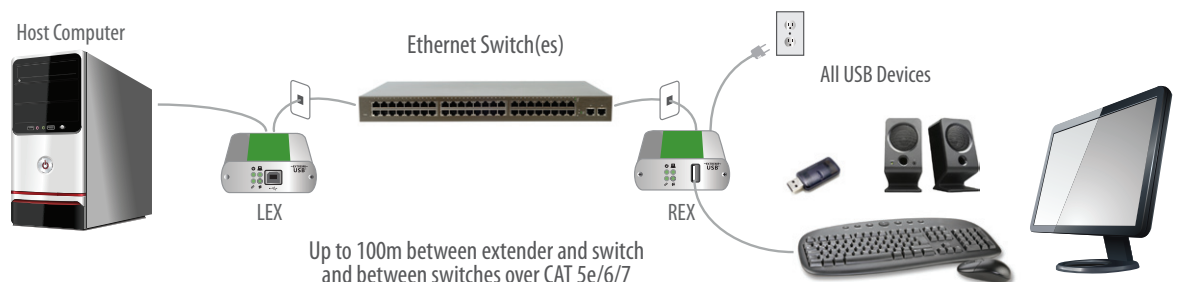

Applications

- Remote storage
- Security and monitoring
- Professional Audio-Visual
- Keyboard and mouse

* Maximum throughput will vary based on network traffic, distances and number of switches between extenders.

** Pre-paired network configuration only applies to units purchased together as a complete Local and Remote Extender system.

icron

4664 Lougheed Hwy.
Suite 221
Burnaby, BC,
V5C 5T5, Canada

www.icron.com
sales@icron.com
+1 604 638 3920

**EXTREME
USB**

Specifications subject to
change without notification.

©2016
Icron Technologies Corp.
#90-01489-A01