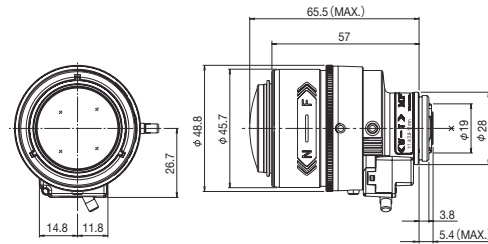

HD Vari-Focal (2.8 - 12mm)

YV4.3x2.8SA-2

4.3x Applicable camera (model) 1 2/3 1/2 1/3 1/4 For Security

Unit : mm

YV4.3x2.8SA-2

Focal Length (mm)		2.8 - 12 (4.3x)	
Iris Range		F1.4 - Close	
Operation	Zoom	Manual	
	Focus	Manual	
	Iris	Manual	
Angle Of View (HxV)	1/3"	WIDE	100°02' × 74°03'
		TELE	23°26' × 17°36'
	1/4"	WIDE	74°03' × 55°06'
		TELE	17°36' × 13°13'
Angle Of View (HxV)	1/3"	WIDE	109°33' × 60°80'
		TELE	25°31' × 14°23'
Aspect Ratio 16 : 9	1/4"	WIDE	80°56' × 44°51'
		TELE	19°10' × 10°48'
Focusing Range (From Front Of The Lens) (m)		∞ - 0.3	
Object Dimensions at M.O.D. (HxV) (mm)	1/3"	WIDE	753 × 476
		TELE	131 × 98
	1/4"	WIDE	476 × 329
		TELE	98 × 73
Object Dimensions at M.O.D. (HxV) (mm)	1/3"	WIDE	895 × 365
		TELE	143 × 80
	1/4"	WIDE	538 × 260
		TELE	106 × 60
Back Focal Distance (in air) (mm)		7.83	
Exit Pupil Position (From Image Plane) (mm)		455	
Filter Thread (mm)		-	
Mount		CS	
Mass (g)		80	
Remarks		•With Metal Mount	