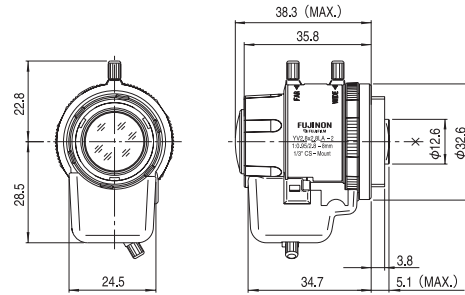

Vari-Focal (2.8-8mm)

YV2.8x2.8LA-2

2.8x Applicable camera (mode) 1 2/3 1/2 1/3 1/4 **For Security**

Vari-Focal Wide Angle Manual Iris CS Mount Metal Mount ND Filter Aspherical Lens Large Aperture Ratio

VARI **WIDE** **MANUAL** **CS-mt** **METAL** **N D** **ATT** **F0.95**

Unit : mm

YV2.8x2.8LA-2

Focal Length (mm)		2.8 - 8(2.8x)	
Iris Range		F0.95 - T360-C	
Operation	Zoom	Manual	
	Focus	Manual	
	Iris	Manual	
Angle Of View (HxV)	1/3"	WIDE	99°52' x 73°17'
		TELE	35°14' x 26°24'
	1/4"	WIDE	73°17' x 54°19'
		TELE	26°24' x 19°47'
Focusing Range (From Front Of The Lens) (m)		∞ - 0.3	
Object Dimensions at M.O.D. (HxV) (mm)	1/3"	WIDE	736 x 459
		TELE	196 x 145
	1/4"	WIDE	459 x 317
		TELE	145 x 108
Back Focal Distance (in air) (mm)		7.51	
Exit Pupil Position (From Image Plane) (mm)		91	
Filter Thread (mm)		-	
Mount		CS	
Mass (g)		35	
Coil Resistance		-	
Current Consumption		-	
Remarks		•With Metal Mount	