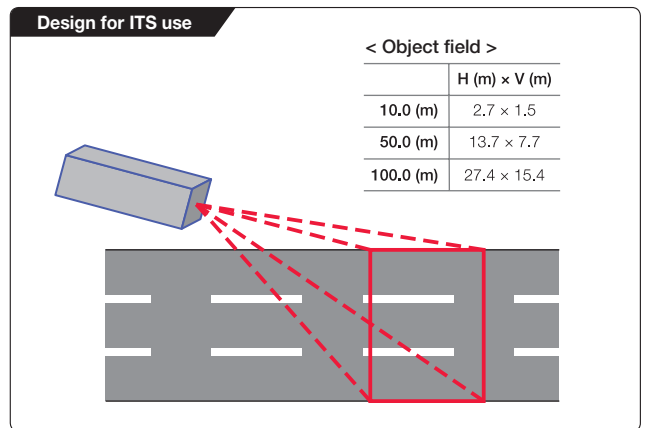

HD Fixed Focal (35mm)

HF35SR4A-SA1L

Applicable camera (model) 1 2/3 1/2 1/3 1/4 For Security

HD 5MP **Day Night**

Fixed Focal TELE DC Auto Iris D C C Mount METAL ND Filter N D RoHS Compliant RoHS

HF35SR4A-SA1L		
Focal Length (mm)		35
Iris Range		F2.0 - T360
Operation	Focus	Manual
	Iris	Auto(DC Type) ^{*1}
Angle Of View (H×V)	2/3"	14°20' × 10°46'
	1/2"	10°27' × 7°51'
	1/3"	15°36' × 8°48'
Angle Of View (H×V) 16:9	2/3"	15°36' × 8°48'
	1/2"	11°22' × 6°25'
	1/3"	8°33' × 4°49'
Focusing Range (From Front Of The Lens)(m)		∞ - 0.75
Object Dimensions at M.O.D. (H×V)(mm) 4:3	2/3"	191 × 143
	1/2"	139 × 104
	1/3"	104 × 78
Object Dimensions at M.O.D. (H×V)(mm) 16:9	2/3"	208 × 117
	1/2"	151 × 85
	1/3"	114 × 164
Back Focal Distance (in air) (mm)		19.65
Exit Pupil Position (From Image Plane) (mm)		-74
Filter Thread (mm)		M40.5 × 0.5
Mount		C
Mass (g)		270
Coil Resistance		Drive Coil 190 Ω Damping Coil 1,150 Ω
Current Consumption		23mA(Max.) at DC 4V
Remarks		<ul style="list-style-type: none"> • With Metal Mount (*1) The iris automatically closes when the camera is turned off. HF35SR4A-1:Manual Iris Type

* Each of the above products is also available in long cable type (230 mm).