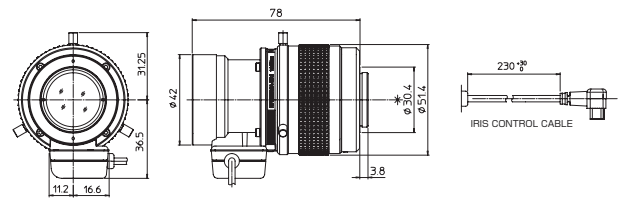

HD Fixed Focal (35mm)

HF35SR4A-SA1L

Applicable camera (model) 1 2/3 1/2 1/3 1/4 For Security

HD 5MP **Day Night**

Fixed Focal TELE DC Auto Iris D C C Mount METAL ND Filter N D RoHS Compliant RoHS

HF35SR4A-SA1L		
Focal Length (mm)		35
Iris Range		F2.0 - T360
Operation	Focus	Manual
	Iris	Auto(DC Type) ^{*1}
Angle Of View (H×V)	2/3"	14°20' × 10°46'
	1/2"	10°27' × 7°51'
	1/3"	15°36' × 8°48'
Angle Of View (H×V) 16:9	2/3"	15°36' × 8°48'
	1/2"	11°22' × 6°25'
	1/3"	8°33' × 4°49'
Focusing Range (From Front Of The Lens)(m)		∞ - 0.75
Object Dimensions at M.O.D. (H×V)(mm) 4:3	2/3"	191 × 143
	1/2"	139 × 104
	1/3"	104 × 78
Object Dimensions at M.O.D. (H×V)(mm) 16:9	2/3"	208 × 117
	1/2"	151 × 85
	1/3"	114 × 164
Back Focal Distance (in air) (mm)		19.65
Exit Pupil Position (From Image Plane) (mm)		-74
Filter Thread (mm)		M40.5 × 0.5
Mount		C
Mass (g)		270
Coil Resistance		Drive Coil 190 Ω Damping Coil 1,150 Ω
Current Consumption		23mA(Max.) at DC 4V
Remarks		<ul style="list-style-type: none"> • With Metal Mount (*1) The iris automatically closes when the camera is turned off. HF35SR4A-1:Manual Iris Type

* Each of the above products is also available in long cable type (230 mm).