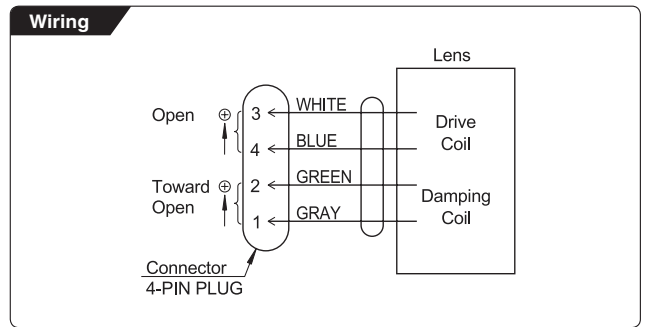

HD Fixed Focal (35mm)

HF35SR4A-SA1L

Applicable camera (model) 1 2/3 1/2 1/3 1/4 For Security

HD 5MP **Day Night**

Fixed Focal TELE DC Auto Iris D C C Mount METAL ND Filter N D RoHS Compliant RoHS

HF35SR4A-SA1L		
Focal Length (mm)		35
Iris Range		F2.0 - T360
Operation	Focus	Manual
	Iris	Auto(DC Type) ^{*1}
Angle Of View (H×V)	2/3"	14°20' × 10°46'
	1/2"	10°27' × 7°51'
	1/3"	15°36' × 8°48'
Angle Of View (H×V) 16:9	2/3"	15°36' × 8°48'
	1/2"	11°22' × 6°25'
	1/3"	8°33' × 4°49'
Focusing Range (From Front Of The Lens)(m)		∞ - 0.75
Object Dimensions at M.O.D. (H×V)(mm) 4:3	2/3"	191 × 143
	1/2"	139 × 104
	1/3"	104 × 78
Object Dimensions at M.O.D. (H×V)(mm) 16:9	2/3"	208 × 117
	1/2"	151 × 85
	1/3"	114 × 164
Back Focal Distance (in air) (mm)		19.65
Exit Pupil Position (From Image Plane) (mm)		-74
Filter Thread (mm)		M40.5 × 0.5
Mount		C
Mass (g)		270
Coil Resistance		Drive Coil 190 Ω Damping Coil 1,150 Ω
Current Consumption		23mA(Max.) at DC 4V
Remarks		<ul style="list-style-type: none"> • With Metal Mount (*1) The iris automatically closes when the camera is turned off. HF35SR4A-1:Manual Iris Type

* Each of the above products is also available in long cable type (230 mm).