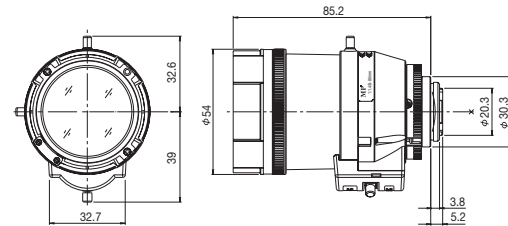

HD Vari-Focal (8-80mm)

DV10x8SR4A-1

10x Applicable camera (model) 1 2/3 1/2 1/3 1/4 For Security

Unit : mm

DV10x8SR4A-1			
Focal Length (mm)		8 - 80 (10x)	
Iris Range		F1.6 - T360(Equivalent to F360)	
Operation	Zoom	Manual	
	Focus	Manual	
	Iris	Auto (DC type)*1	
Angle Of View (HxV)	1/2"	WIDE	44°21' x 33°25'
		TELE	4°38' x 3°30'
	1/3"	WIDE	33°25' x 25°06'
		TELE	3°30' x 2°38'
	1/4"	WIDE	22°20' x 16°50'
		TELE	2°20' x 1°45'
Angle Of View (HxV) Aspect Ratio 16 : 9	1/2"	WIDE	48°11' x 27°20'
		TELE	2°52' x 5°02'
	1/3"	WIDE	36°22' x 20°31'
		TELE	3°48' x 2°09'
	1/4"	WIDE	24°19' x 13°49'
		TELE	2°33' x 1°26'
Focusing Range (From Front Of The Lens) (m)		∞ - 1.5	
Object Dimensions at M.O.D. (HxV) (mm)	1/2"	WIDE	1247 x 918
		TELE	148 x 111
	1/3"	WIDE	918 x 681
		TELE	111 x 83
	1/4"	WIDE	604 x 453
		TELE	74 x 56
Object Dimensions at M.O.D.(HxV) (mm) Aspect Ratio 16 : 9	1/2"	WIDE	1369 x 744
		TELE	161 x 91
	1/3"	WIDE	1005 x 554
		TELE	121 x 68
	1/4"	WIDE	659 x 371
		TELE	81 x 45
Back Focal Distance (in air) (mm)		15.61	
Exit Pupil Position (From Image Plane) (mm)		491	
Filter Thread (mm)		-	
Mount		C	
Mass (g)		160	
Remarks		•With Metal Mount	